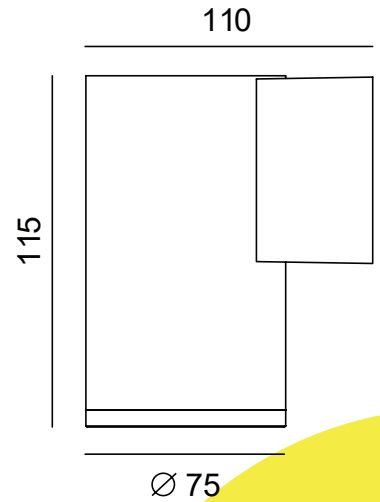

WALL LAMP OUTDOOR LIGHT

TECHNICAL SHEET

KL-W003

KEYLIGHT

SPAIN

PRODUCTOS DE ILUMINACION

FEATURES

- 220-240V
- CE ROHS Certified
- Aluminum die-casting body
- PMMA Diffuser
- 3-years warranty

SPECIFICATIONS

Product Code	KL-W003
Power	6W
Input	220-240V
Luminous flux	350 lm
Color Temperature	2700k-6500k
Beam Angle	30°
Power factor	≥0.50
CRI	80
Finishing Colors	White/Silver Grey/Dark Grey/Black
LED Type	COB
IP Rating	IP65 Class 1
Size	115mm*110mm*Ø75mm
Warranty	3 years